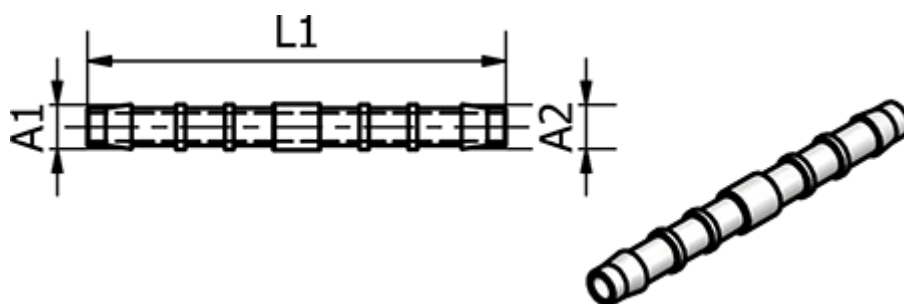

Data Sheet

Article number: 58634412

Description: Tube Connector 34.412, Ø6/ Ø6
Tube Connector

Measures

Ext. Hose Diameter A1 = 6

Ext. hose diameter A2 = 6

L1 = 49